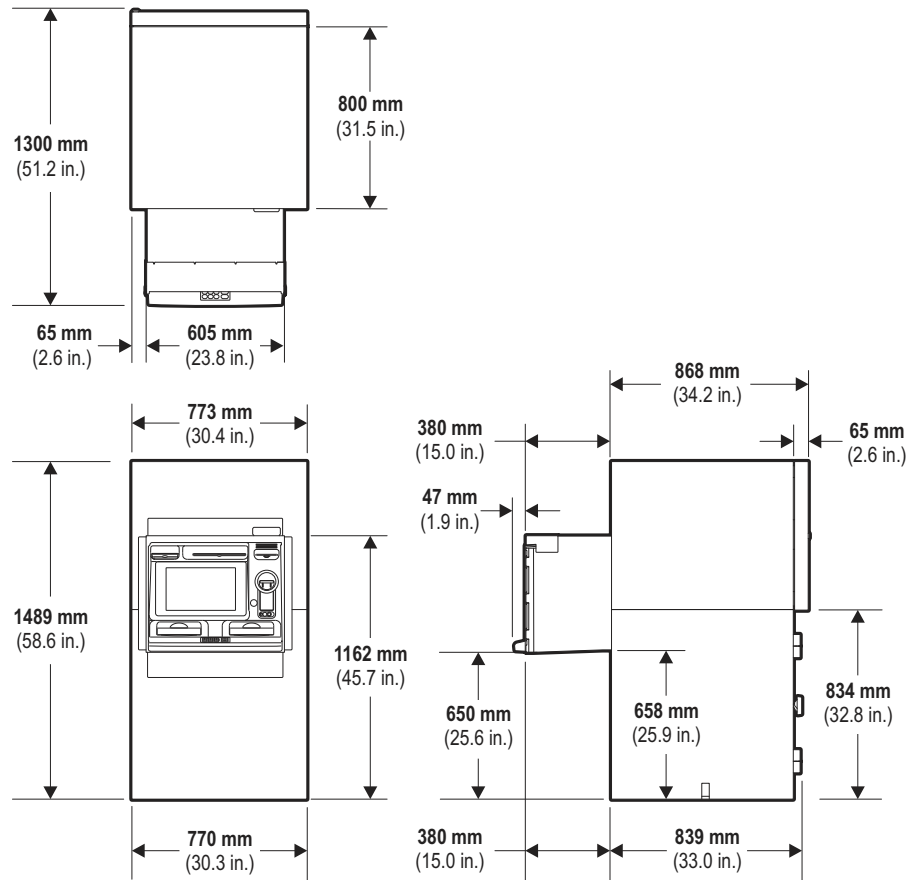

Walk-Up Dimensions

Standard Sleeve Without Collar

UL Security Enclosure The illustration below shows the dimensions for a walk-up, standard sleeve ATM configured with a UL security enclosure. It shows the sleeve before a collar has been fitted.

Note: Overall depth dimension includes the door lock. Overall width dimension includes the top door hinge.