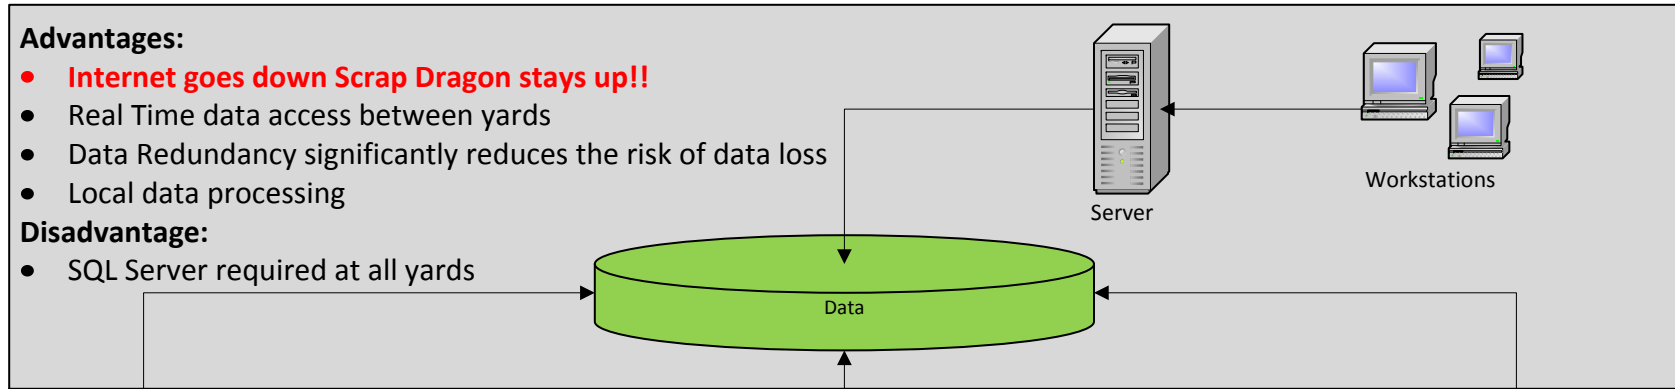

Database Replication Maximizes Scrap Dragon Uptime

Main Yard

Advantages:

- **Internet goes down Scrap Dragon stays up!!**
- Real Time data access between yards
- Data Redundancy significantly reduces the risk of data loss
- Local data processing

Disadvantage:

- SQL Server required at all yards

Yard 1

Yard 2

Yard 3